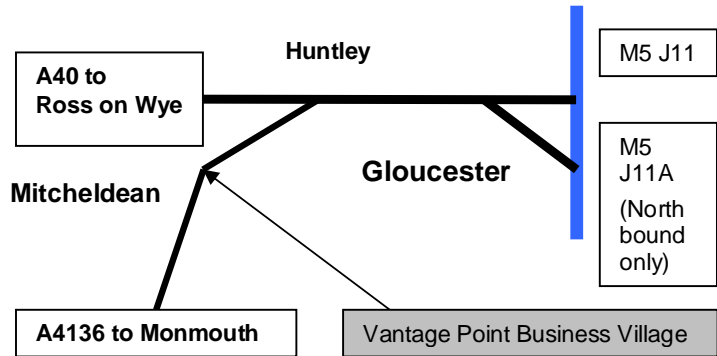

Location map

Fresh Management Solutions Ltd
 The Learning Curve
 Carlson Suite
 Vantage Point Business Village
 Mitcheldean
 Gloucestershire
 GL17 0DD

t. 01594 546322
 e. contact@freshmanagementsolutions.co.uk

Directions to Mitcheldean

Vantage Point Business Village is located on the A4136 near Mitcheldean, about 12 miles from Gloucester and the M5.

- If travelling from the M5, take the A40 towards Ross on Wye.
- In Huntley village take the A4136 towards Mitcheldean (left at traffic lights at the end of the village).
- Pass Harts Barn on the right hand side and travel up the hill towards Mitcheldean.
- Turn right into the filter system for Vantage Point (on a left hand bend).

Directions within the Business village

The Carlson Suite is located on the top floor of **Building 8**.

- Enter the site past the Gatehouse (no need to report).
- Follow the main route into the site and take the sharp left turn.
- At the T junction take a left turn and the Visitors car park for Building 8 is on the right.
- Take the lift to level 4 from the **Blue Atrium** near the Visitors car park.

Vantage Point Business Village